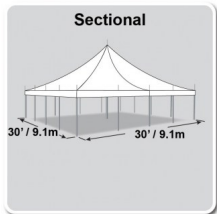

## 30' x 30' Epic Series Designer Tent

Rating: Not Rated Yet

**Rental Fee**

Rental Fee: \$730.01

[Ask a question about this product](#)

Description

30' x 30' Epic Series Designer Tent