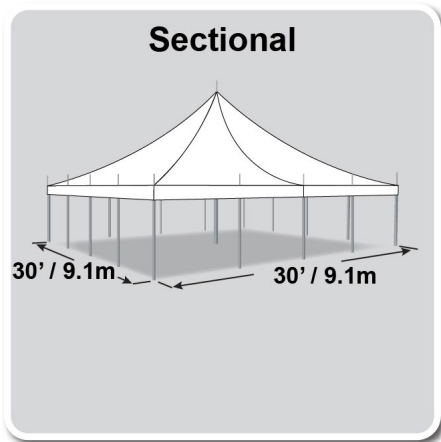

## 30' x 30' Epic Series Designer Tent

Rating: Not Rated Yet

**Rental Fee**

Rental Fee: \$730.01

[Ask a question about this product](#)

Description

30' x 30' Epic Series Designer Tent