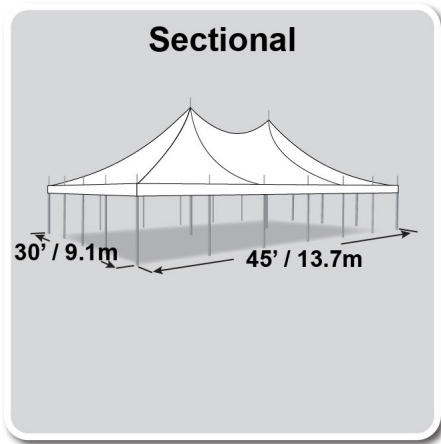

30' x 45' Epic Series Designer Tent

Rating: Not Rated Yet

Rental Fee

Rental Fee: \$1,067.20

[Ask a question about this product](#)

Description

30' x 45' Epic Series Designer Tent