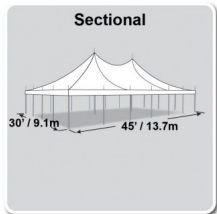

30' x 45' Epic Series Designer Tent

Rating: Not Rated Yet

Rental Fee

Rental Fee: \$1,067.20

[Ask a question about this product](#)

Description

30' x 45' Epic Series Designer Tent